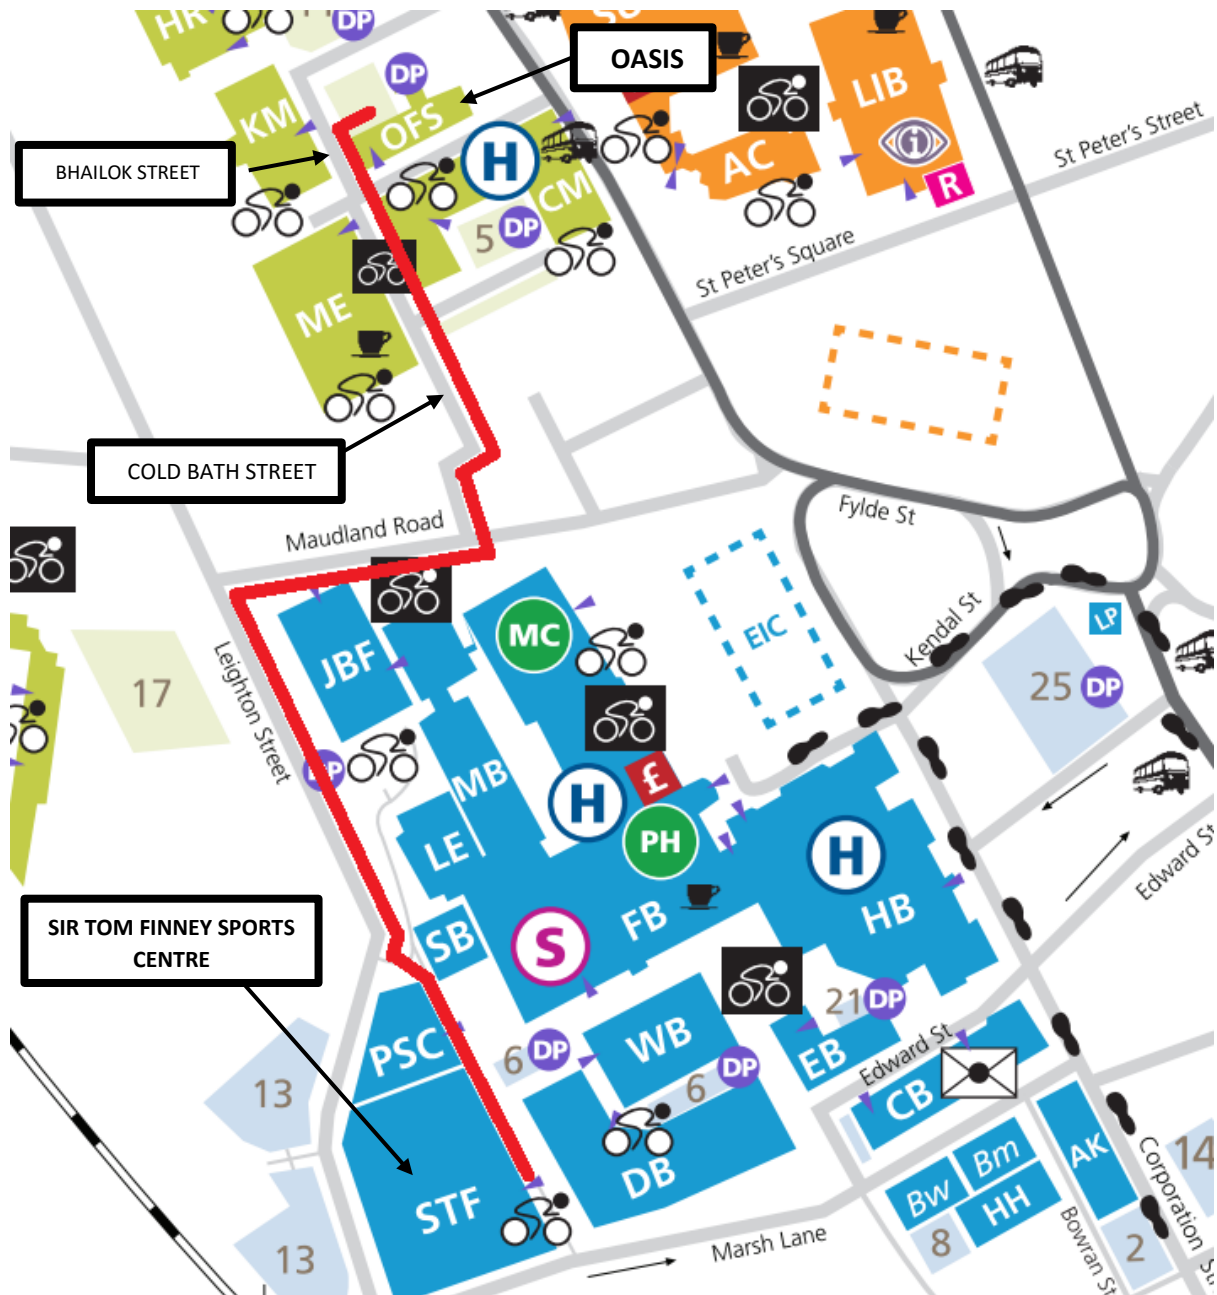

FRIDAY PRAYER (JUMU'AH) FACILITY

DIRECTIONS FROM OASIS (OFS) TO SIR TOM FINNEY SPORTS CENTRE (STF)

1. From **Oasis** take a **LEFT** onto **Bhailok Street**.
2. Continue **STRAIGHT** onto **Cold Bath Street**.
3. Continue on **Cold Bath Street** past the parking bays and turn **RIGHT** onto **Maudland Road**.
4. Turn **LEFT** onto **Leighton Street**.

(As you walk down Leighton Street, **before the road curves to the right**, there is an **access road on the left hand side**; take the access road and **follow it towards Marsh Lane**. The Sir Tom Finney Sports Centre will be on your **right hand side adjacent to Darwin Building**.)