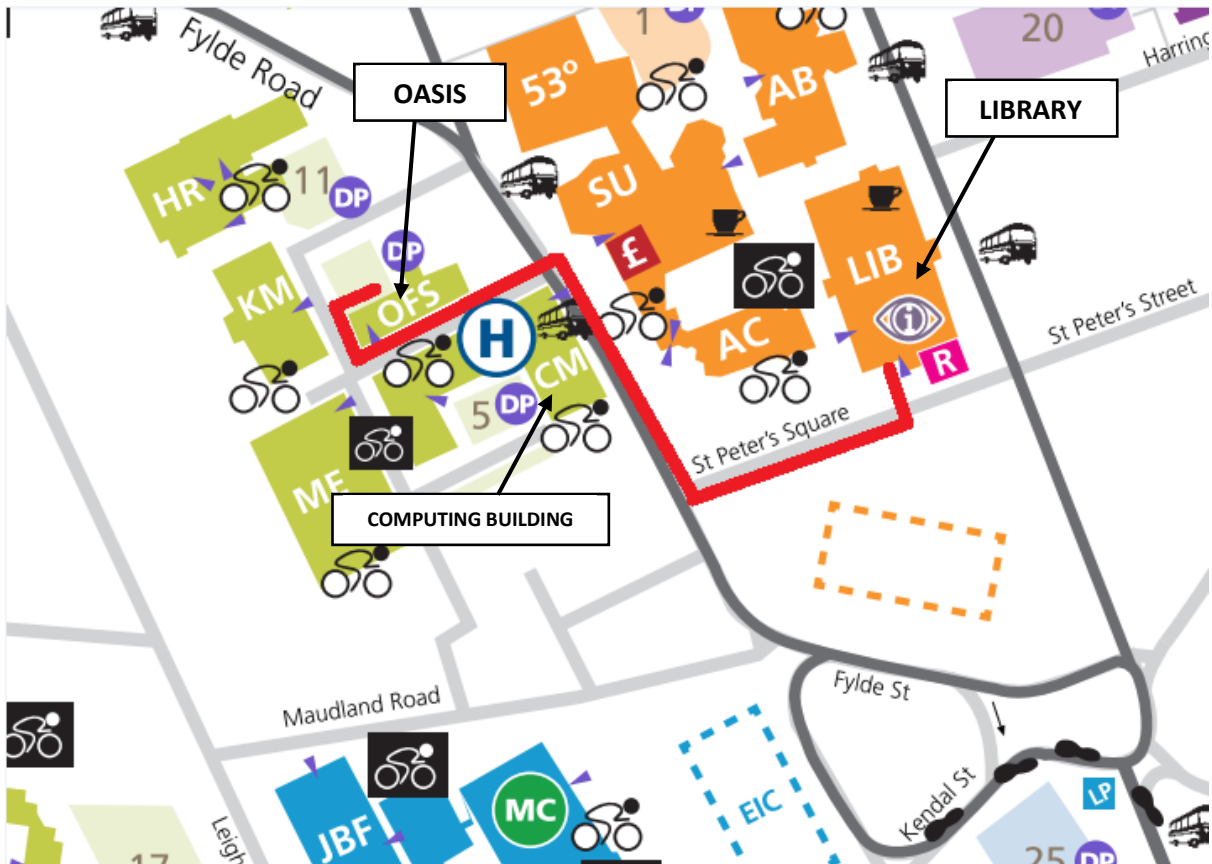

PRAYER ROOM FACILITY

DIRECTIONS FROM THE LIBRARY (LIB) TO THE OASIS (OFS)

1. From the **Library**, take a **RIGHT** onto **St Peter's Square**.
2. Turn **RIGHT** onto **Fylde Road**.
3. After the **Computing Building**, turn **LEFT** onto **Kirkham Street**.
4. Turn **RIGHT** onto **Bhailok Street** (Entrance to the **Oasis** is opposite the car park on the **RIGHT**).